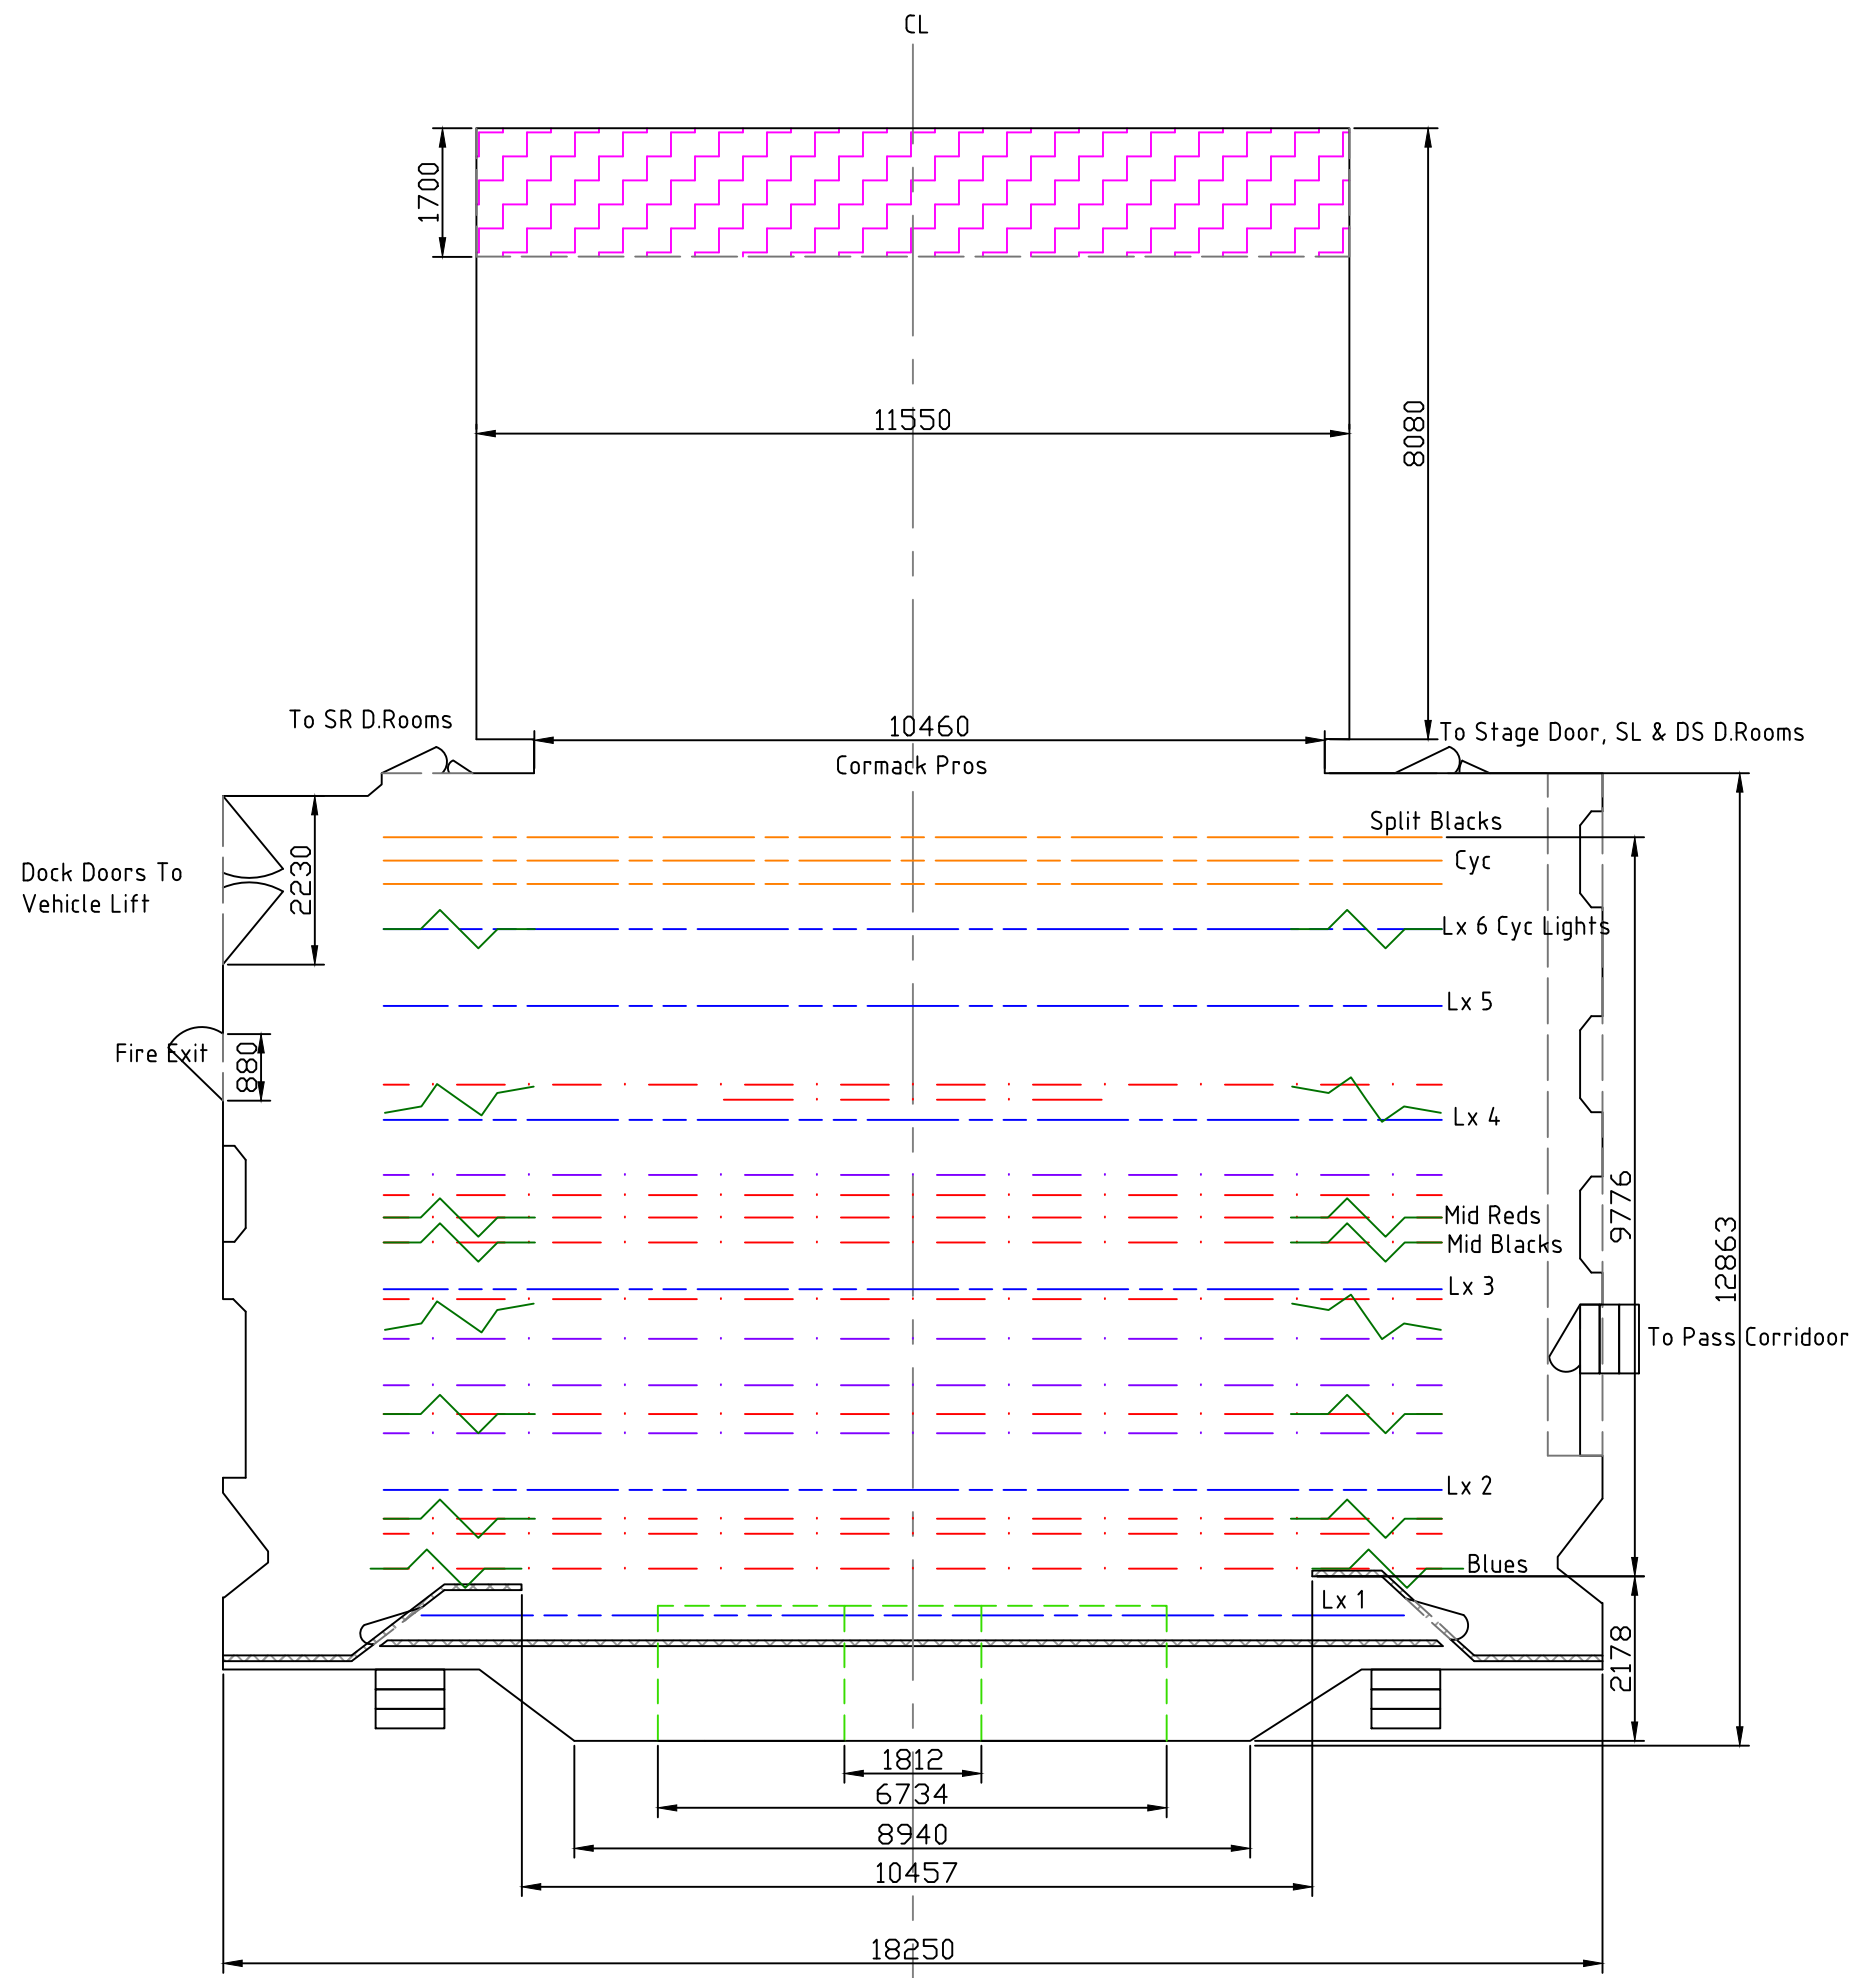

RevNo	Date	Revision note
-------	------	---------------

Notes
All measurements in millimeters unless otherwise stated

Key	
	Centre Line
	Hemp Bars
	Soft Masking
	LX Bars
	Winch Bars
	Fixed Bars
	False Pros
	Flys Catwalk
	Pit
	Cormack Seating

Drawing Title Stag Theatre Plan A3	
Drawn by Amanda Vickers	
Scale 1:100 on A3	Date 23/08/2016
Dwg No. 6	Revision -